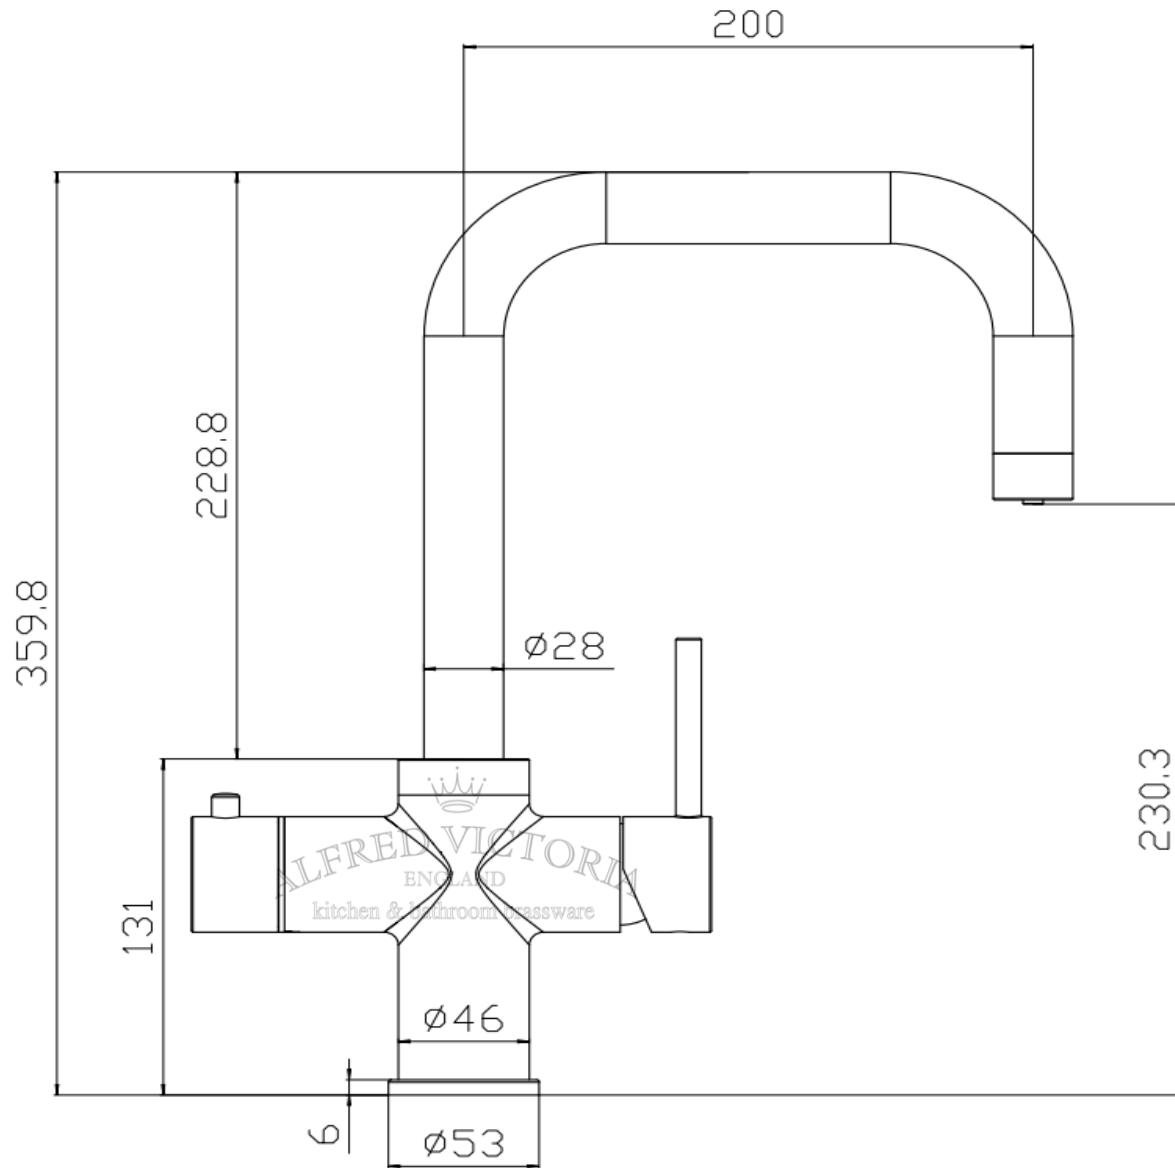

TECHNICAL DATA SHEET

BOT04BB 4 in 1 Instant Boiling Water Kitchen Mixer

Barcode	-
Product Code	BOT04BB
Material	Brass body, Zinc-alloy Handles
Finishes	Brushed Brass
Water Pressure	Min. 1.5 bar, Max. 5.0 bar
Plumbing Systems	Suitable for all plumbing systems, Hot and Cold water pressure preferably balanced Max. supply pressure differential requirement no greater than 5:1
Standards	Complies with BS5412, BS EN200
Certification	WRAS approved and certificated
Cartridge	Ceramic disc cartridge
Fitting	M8 G1/2" BSP Female flexible inlet connection hoses + M8 G3/8" Female flexible inlet connection hoses
Packing	60.5 x 36 x 42cm / carton (5 boxes), Dimension: 59 x 34.5 x 8cm / box; Weight: 2.75Kg / box
Guarantee	5 years against manufacturing faults (excluding serviceable parts)
Additional Information	1. 4-in-1 utility = Hot, Cold & Filter Cold water , Boiling Water 2. Insulated spout and operating handle prevent tap becoming too hot in use 3. Safety interlock & self closing handle avoid accidental select of boiling water 4. 360 degree swivel spout

Piping between tap to the boiling water tank

Flow Rates (Litres per minute)

System Pressure	0.1 Bar	0.2 Bar	0.3 Bar	0.5 Bar	1.0 Bar	2.0 Bar	3.0 Bar	4.0 Bar	5.0 Bar
BOT04 Mixed	-	1.5	-	3.5	5.4	7.9	9.2	11.3	12.0
BOT04 Filtered water	-	0.5	-	1.4	2.2	3.3	4.1	4.8	5.4
BOT04 Boiling	-	-	-	0.6	1.3	1.8	2.1	2.3	2.5

Alfred Victoria Exploded Drawings	Material:	Assembly	Size:	A4
	(Date:D/M/Y)	Scale:	Issue No.:	01
Drawn by:	Konstantine	28/06/2021		
Checked by:	Lee	28/06/2021		
Approved by:	T. K.	28/06/2021		
Drawing Name:				