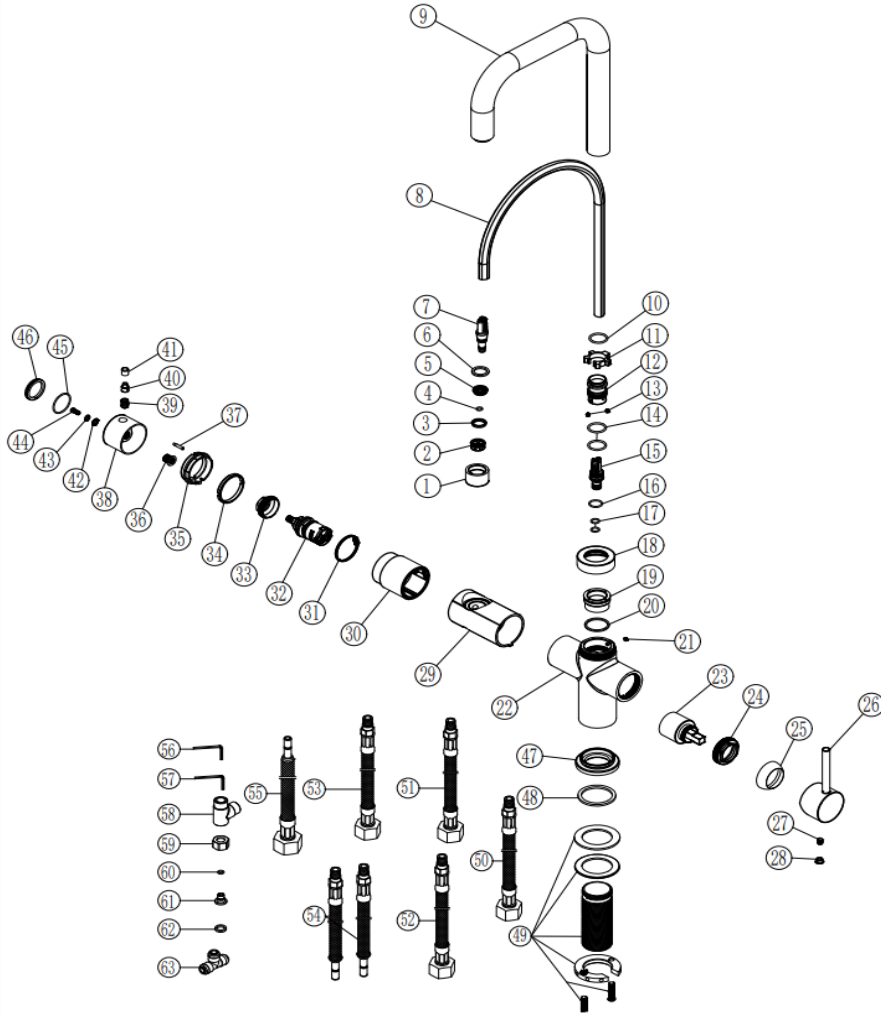

No	Description	Qty			
1	Aerator Cap	1	33	Lock nut	1
2	Aerator	1	34	Lock nut	1
3	Aerator ring	1	35	Stop ring	1
4	O-ring	1	36	Plastic nut	1
5	Aerator cover	1	37	lever	1
6	Washer	1	38	Handle	1
7	Connector	1	39	Spring	1
8	Plastic tube	1	40	Button	1
9	Spout	1	41	Button	1
10	O-ring	1	42	Washer	1
11	Lock spring	1	43	Washer	1
12	Outlet connector	1	44	Screw	1
13	Grub screw	2	45	O-ring	1
14	O-ring	2	46	Cap	1
15	Connector	1	47	Base plate	1
16	O-ring	1	48	Washer	1
17	O-ring	2	49	BSP Fitting	1
18	Collar	1	50	Flexi M8 3/8 70cm	1
19	Seal connector	1	51	Flexi M8 1/2 70cm	1
20	Washer	1	52	Flexi M8 3/8 70cm	1
21	Grub screw	1	53	Flexi M8 3/8 70cm	1
22	Body	1	54	Flexi M8 70cm	2
23	35mm cartridge	1	55	Flexi 3/8 70cm	1
24	Lock nut	1	56	Allen key	1
25	Collar	1	57	Allen key	1
26	Handle	1	58	Connection F3/8 F3/8 M14	1
27	Grub screw	1	59	Nut	1
28	Indice cap	1	60	O-ring	1
29	Body (low)	1	61	Stop ring	1
30	Body (upper)	1	62	washer	1
31	Plastic ring	1	63	Connection F1/4 F1/4 F1/4	1
32	35mm cartridge	1			

Alfred Victoria Exploded Drawings	Material:	Assembly	Size:	A4
	(Date:D/M/Y)	Scale:	Issue No.:	01
Drawn by:	Konstantine	28/06/2021		
Checked by:	Lee	28/06/2021		
Approved by:	T. K.	28/06/2021		
Drawing Name: