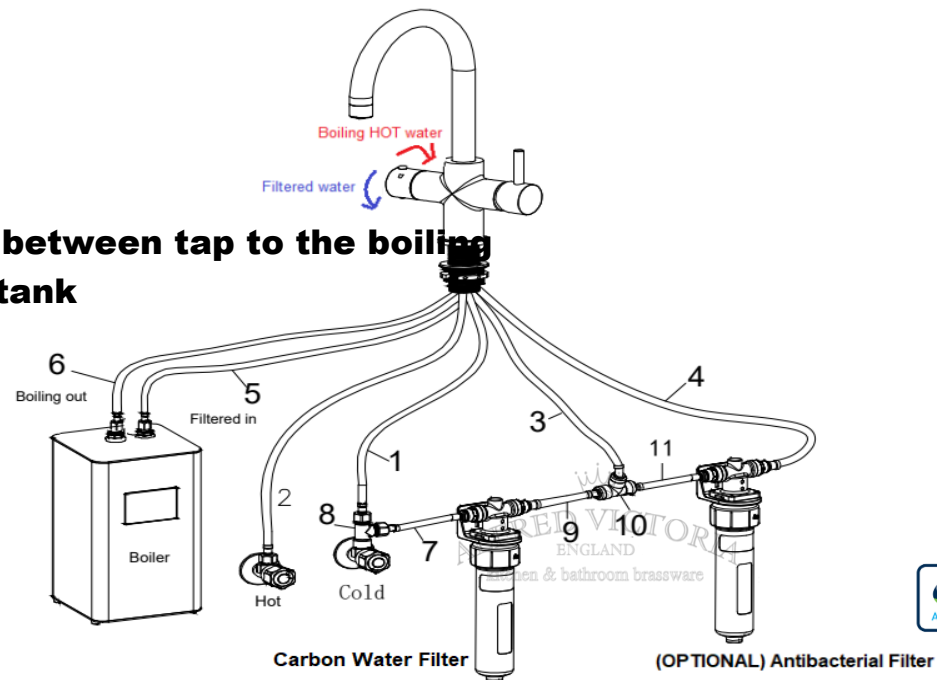

Piping between tap to the boiling water tank